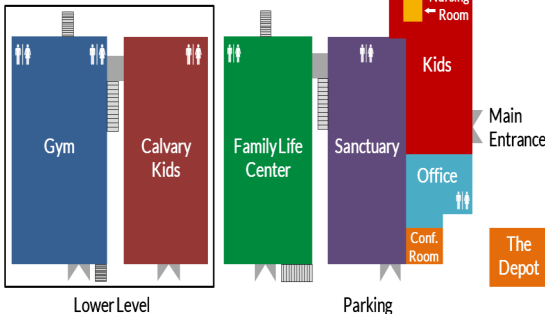

Brock and Heather have served in Amealco, Queretaro, Mexico for 14 years. They started the first Bible Church in the area (Inglesia Biblica Manatial de Vida) and are currently in leadership development. This church is full of first generation believers whose lives are being changed by the Word of God! The Gospel is transforming individuals and their families. The church has a burden to reach out to their family, friends, and neighbors. The Howers also head up a ministry (Buscad Primero) to national church leaders. It's a holistic approach to ministry and life. They host families/couples throughout the year while encouraging them in their walk with the Lord and ministry. They also lead retreats throughout the year focusing on different themes each time.

Pray that God would continue to work in Amealco and that this church would continue to glorify Him! Pray for us as we discover God 's plan for the next few years.

SERVE AT CALVARY

We rely on volunteers to keep our ministries going. Contact the ministry coordinator if you would like to join our team.

SUNDAYS

Children's Ministry | 10:20 AM-12:00 PM

Nursery and Preschool

- Frequency: Once a Month
- Contact Amanda Quillin at amanda@cbchsv.org

SUNDAYS

FLC Snack Table Team | 8:30 AM-9:30 AM.

- Frequency: Weekly/Bi-weekly/Monthly
- Help provide snacks during fellowship time before Gear Up.
- Contact Alanna Ching at: acyyc@icloud.com

Campus Map

607 Drake Ave

MEMBERSHIP

Getting plugged-in to a church is vital to the growth of a believer's relationship with God and fellow believers. Taking steps to become a member of a corporate church body enables a deeper level of fellowship and allows for personal participation in the shared vision and goals of the church.

STEPS TO BECOMING A MEMBER AT CALVARY:

1. Attend our Membership 101 class
2. Fill out a membership application
3. Meet with us

BAPTISM

Proclaim that you are saved!
For more info and to sign up to be baptized, visit cbchsv.org.

ATTENDANCE LAST WEEK

Sunday Morning Worship: 138
(Children's Church: 36)
Awana Clubbers/Leaders:

FINANCIAL STATUS

As of February 28, 2023
Budget: $ 261,648
Offerings: $ 235,126
Expenses: $ 239,909